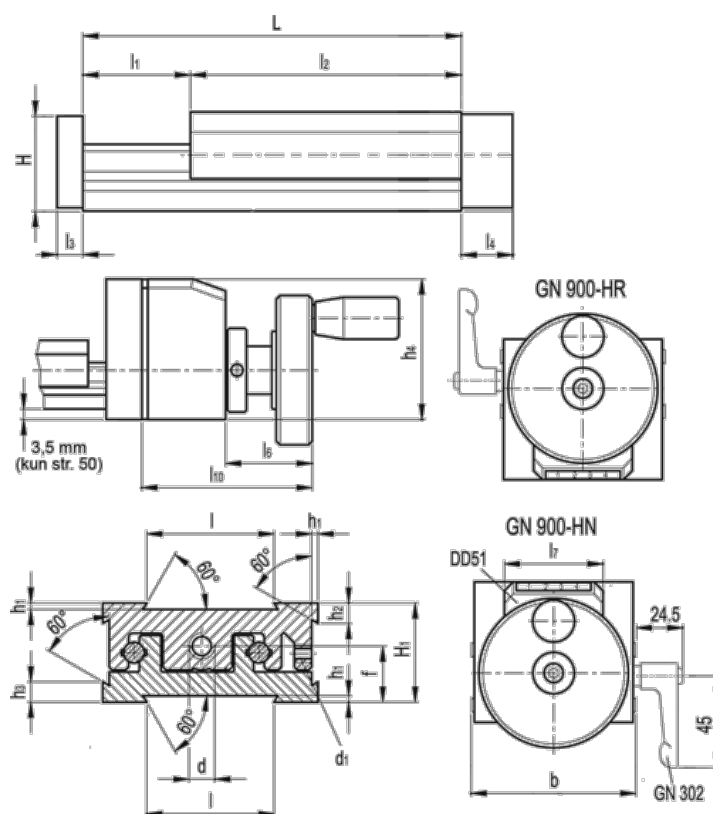

Data Sheet

Article number: 20781012

Description: Adjustable slide unit
GN 900-50-145-75-HR-2

Measures

b = 50	h3 = 7.0	l7 = 33
d = M6x1	h4 = 47	l10 = 57
d1 = M4	l = 30	
f = 13.0	L - l1 = 145-75	
H = 23.0	l2 = 70	
h1 = 1.5	l3 = 6	
H1 = 23	l4 = 12	
h2 = 4.5	l6 = 22	